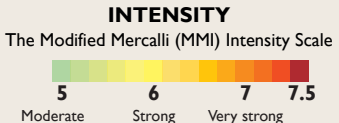

USAID DART, including 67 USAR Specialists and 5 Canines

AFFECTED STATES: Mexico City, Puebla, Morelos, Guerrero, State of Mexico, Oaxaca, Tlaxcala and Veracruz.
SOURCE: Government of Mexico

AFFECTED CITIES: Atencingo, Ayulta, Izucar de Matamoros, Jiutepec, Mexico City, Puebla, San Juan Colon, and Zolonquiapa.
SOURCE: USGS