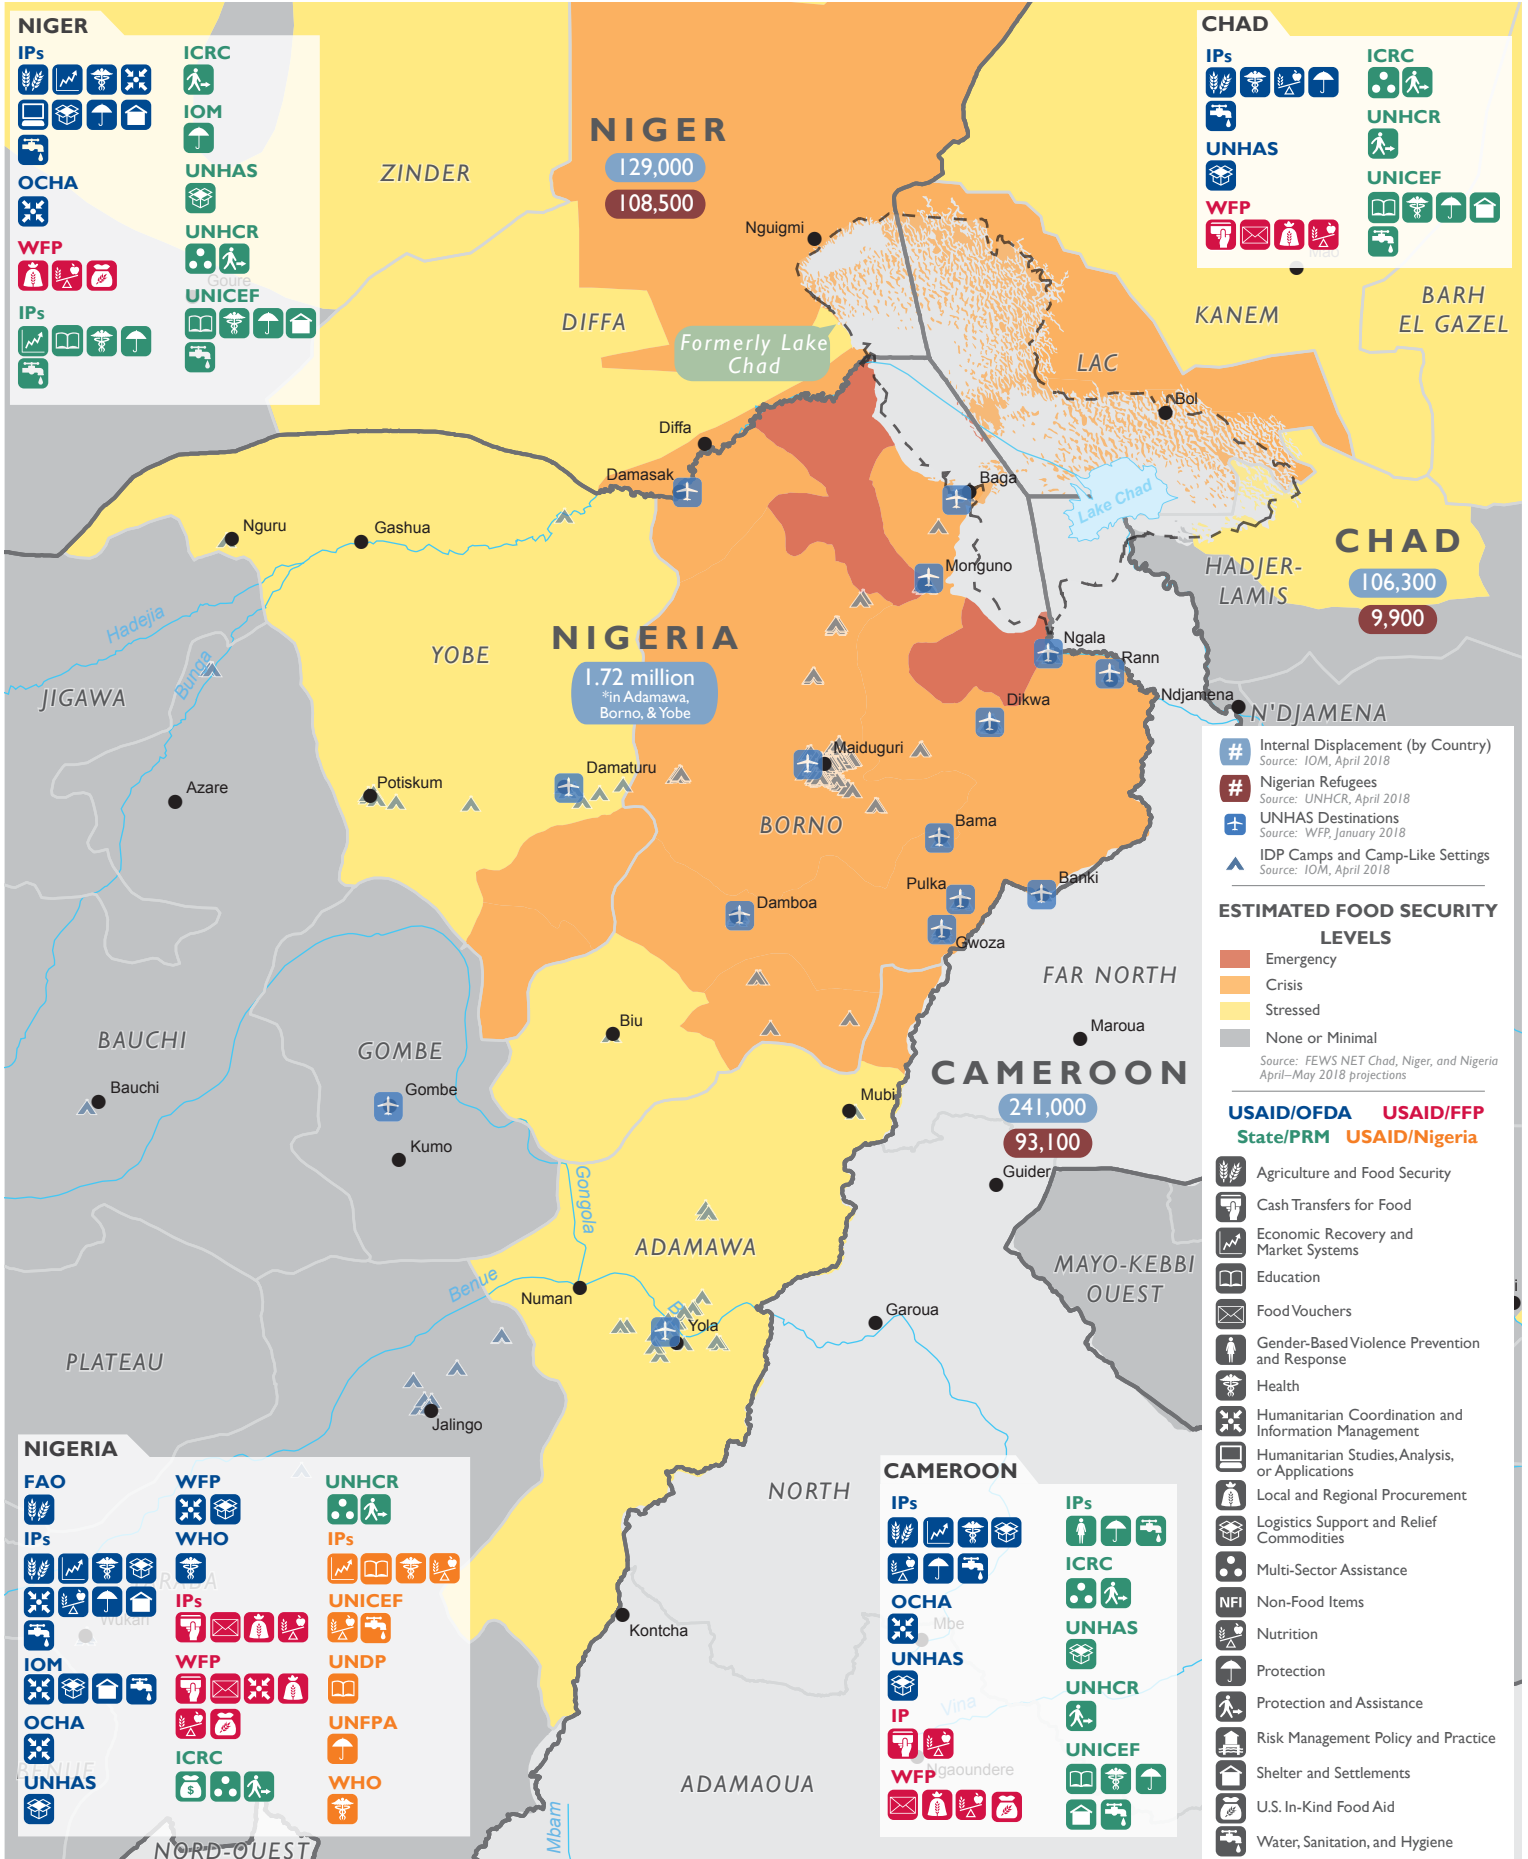

USAID
FROM THE AMERICAN PEOPLE

ACTIVE USAID PROGRAMS FOR THE LAKE CHAD BASIN RESPONSE

Last Updated 06/01/18

The boundaries and names used on this map do not imply official endorsement or acceptance by the U.S. Government.