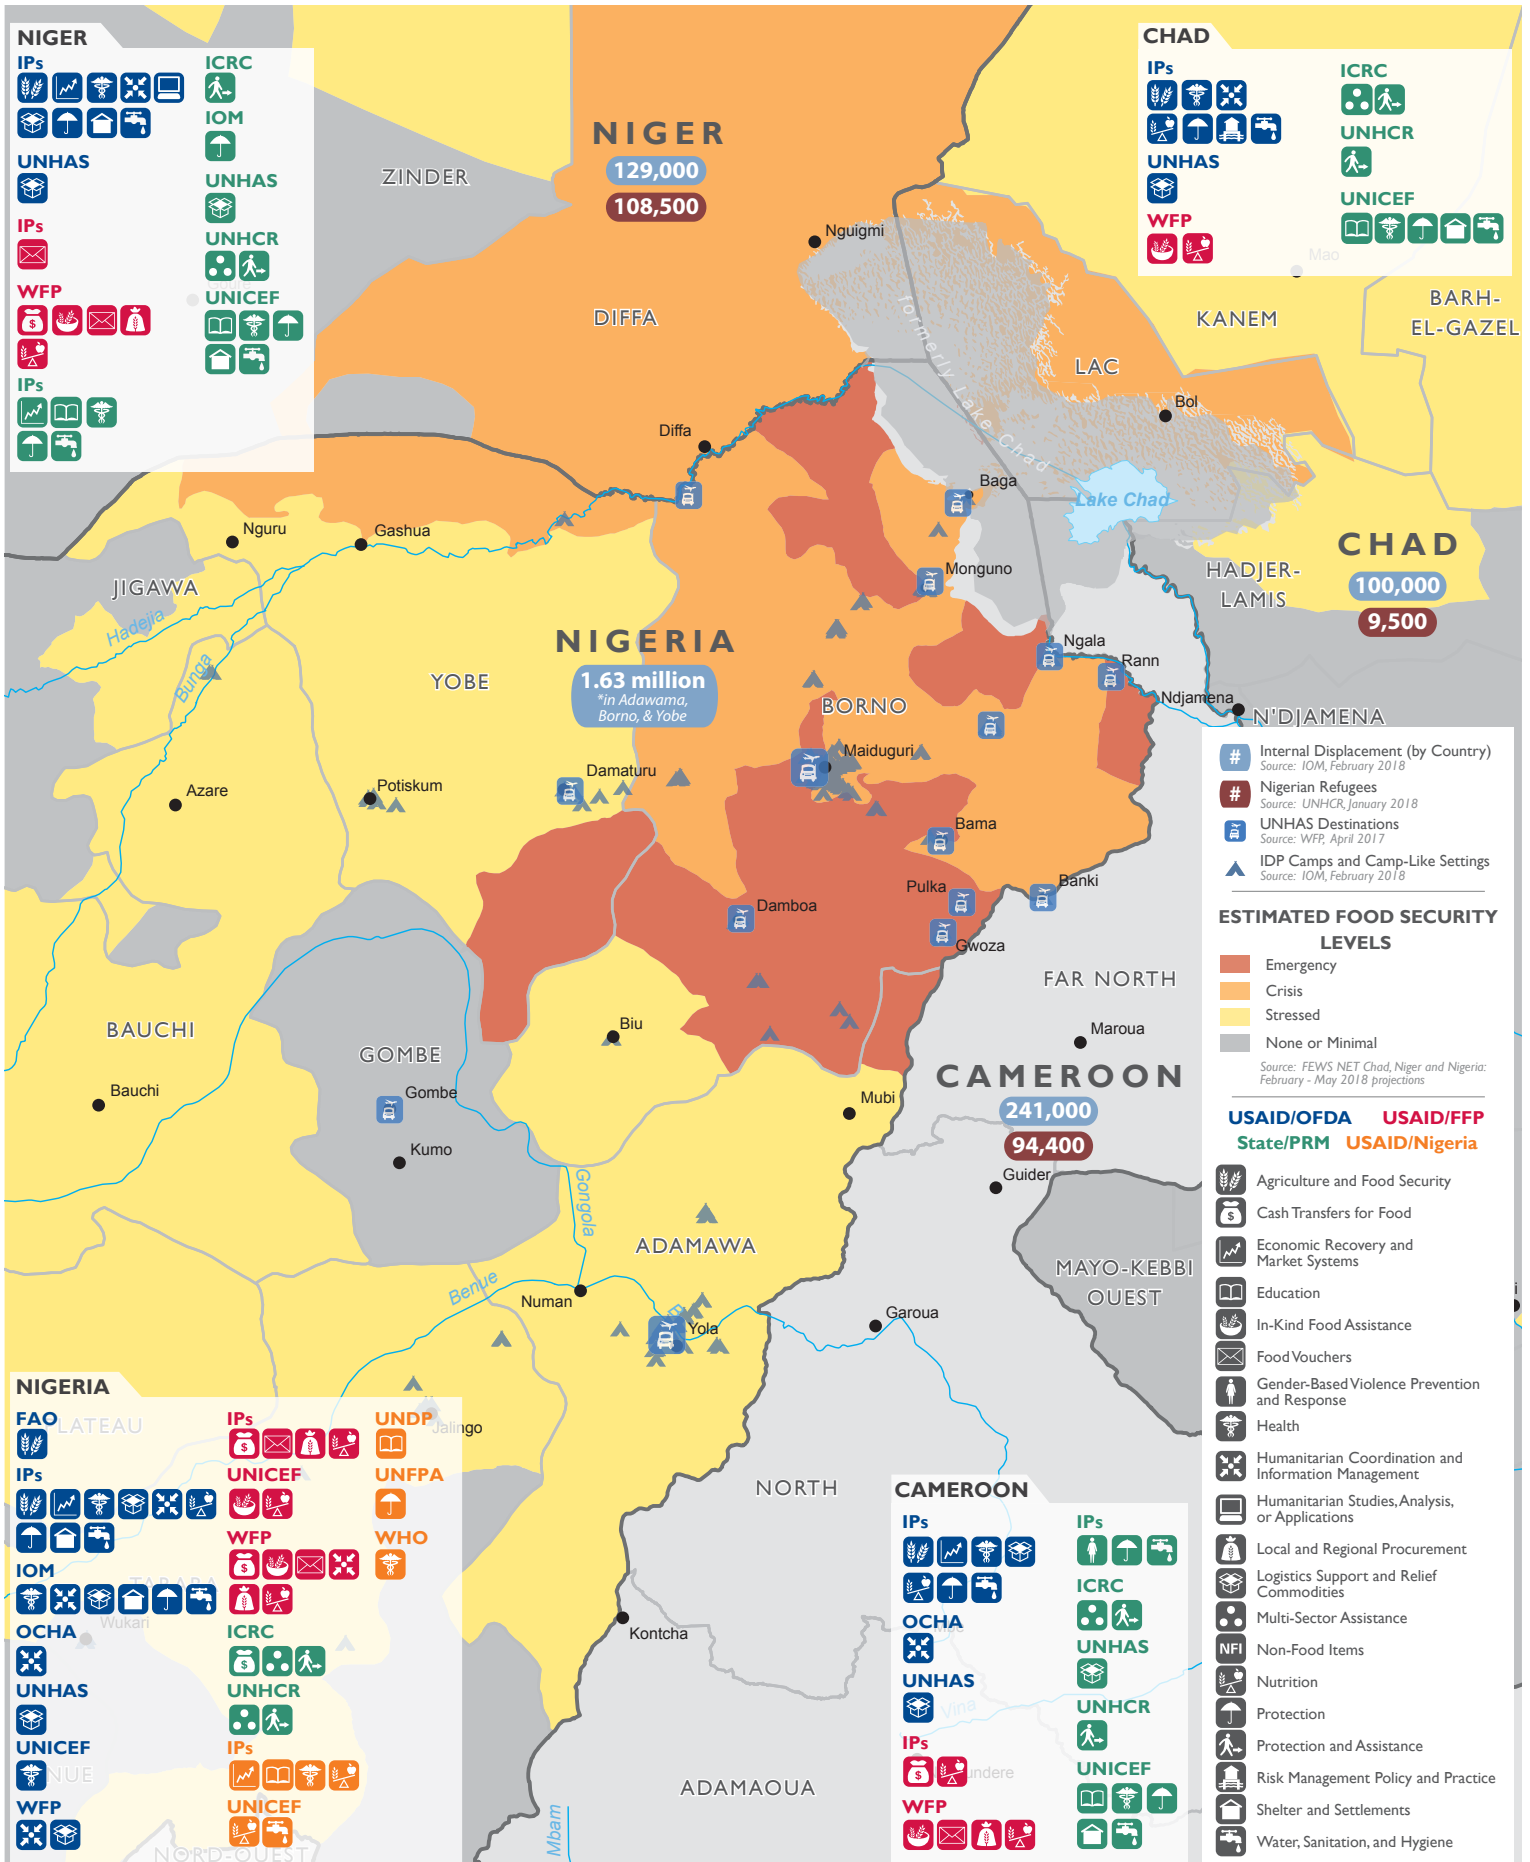

USAID
FROM THE AMERICAN PEOPLE

ACTIVE USAID PROGRAMS FOR THE LAKE CHAD BASIN RESPONSE

Last Updated 02/22/18

The boundaries and names used on this map do not imply official endorsement or acceptance by the U.S. Government.