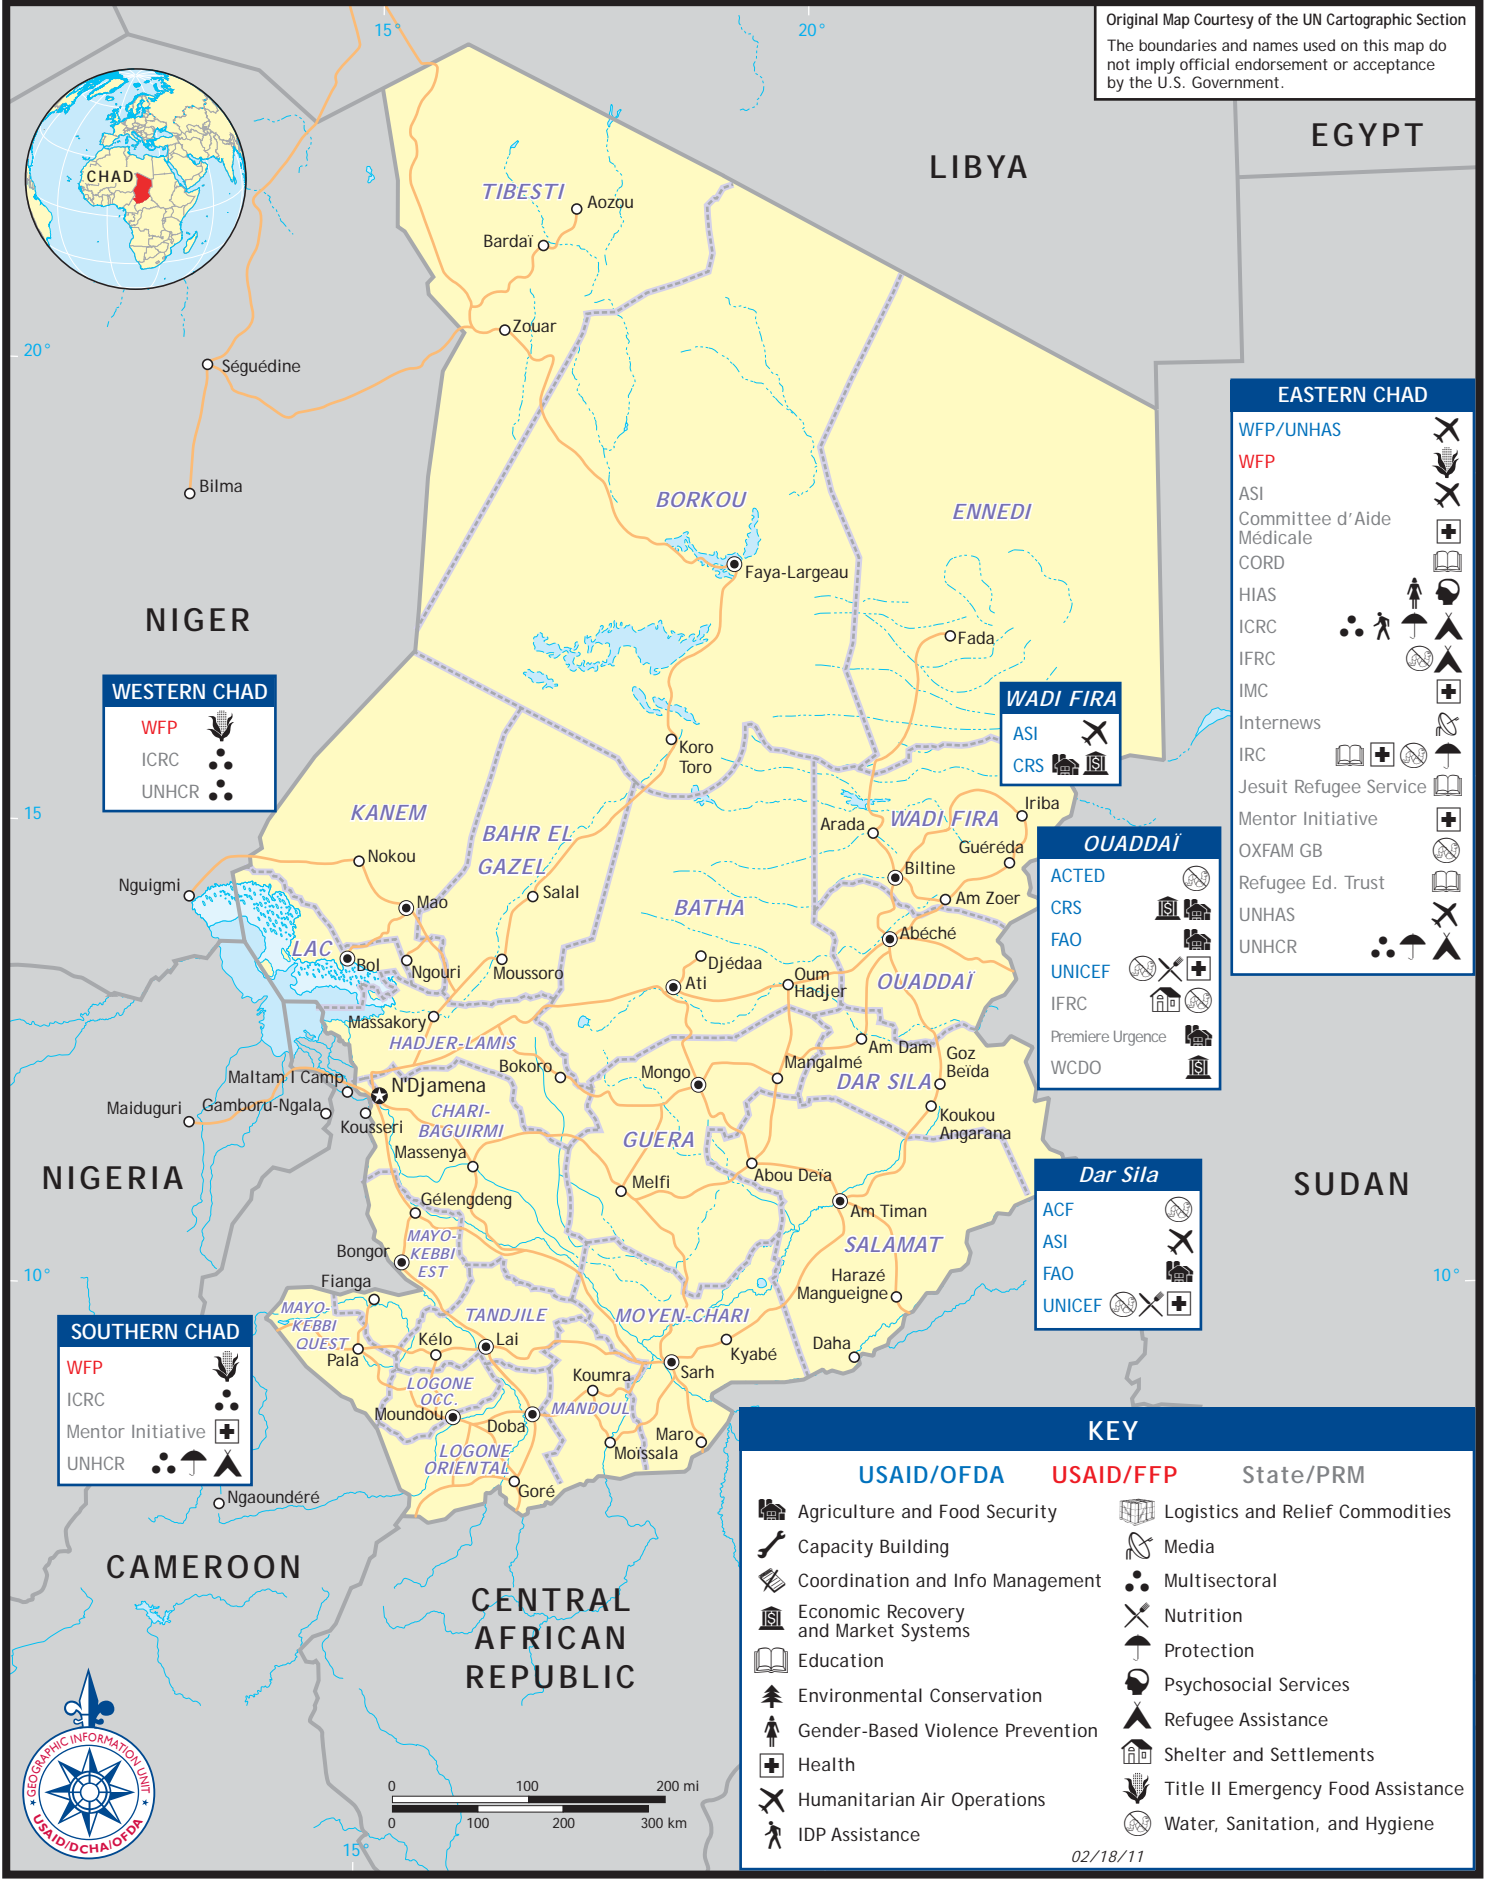

Original Map Courtesy of the UN Cartographic Section
The boundaries and names used on this map do not imply official endorsement or acceptance by the U.S. Government.

WESTERN CHAD

- WFP
- ICRC
- UNHCR

WADI FIRA

- ASI
- CRS

EASTERN CHAD

- WFP/UNHAS
- WFP
- ASI
- Committee d'Aide Médicale
- CORD
- HIAS
- ICRC
- IFRC
- IMC
- Internews
- IRC
- Jesuit Refugee Service
- Mentor Initiative
- OXFAM GB
- Refugee Ed. Trust
- UNHAS
- UNHCR

OUADDAI

- ACTED
- CRS
- FAO
- UNICEF
- IFRC
- Première Urgence
- WCDO

Dar Sila

- ACF
- ASI
- FAO
- UNICEF

SOUTHERN CHAD

- WFP
- ICRC
- Mentor Initiative
- UNHCR

KEY

USAID/OFDA	USAID/FFP	State/PRM
Agriculture and Food Security	Logistics and Relief Commodities	Media
Capacity Building	Coordination and Info Management	Multisectoral
Economic Recovery and Market Systems	Education	Nutrition
Environmental Conservation	Gender-Based Violence Prevention	Protection
Health	Humanitarian Air Operations	Psychosocial Services
IDP Assistance	Refugee Assistance	Shelter and Settlements
	Title II Emergency Food Assistance	Water, Sanitation, and Hygiene