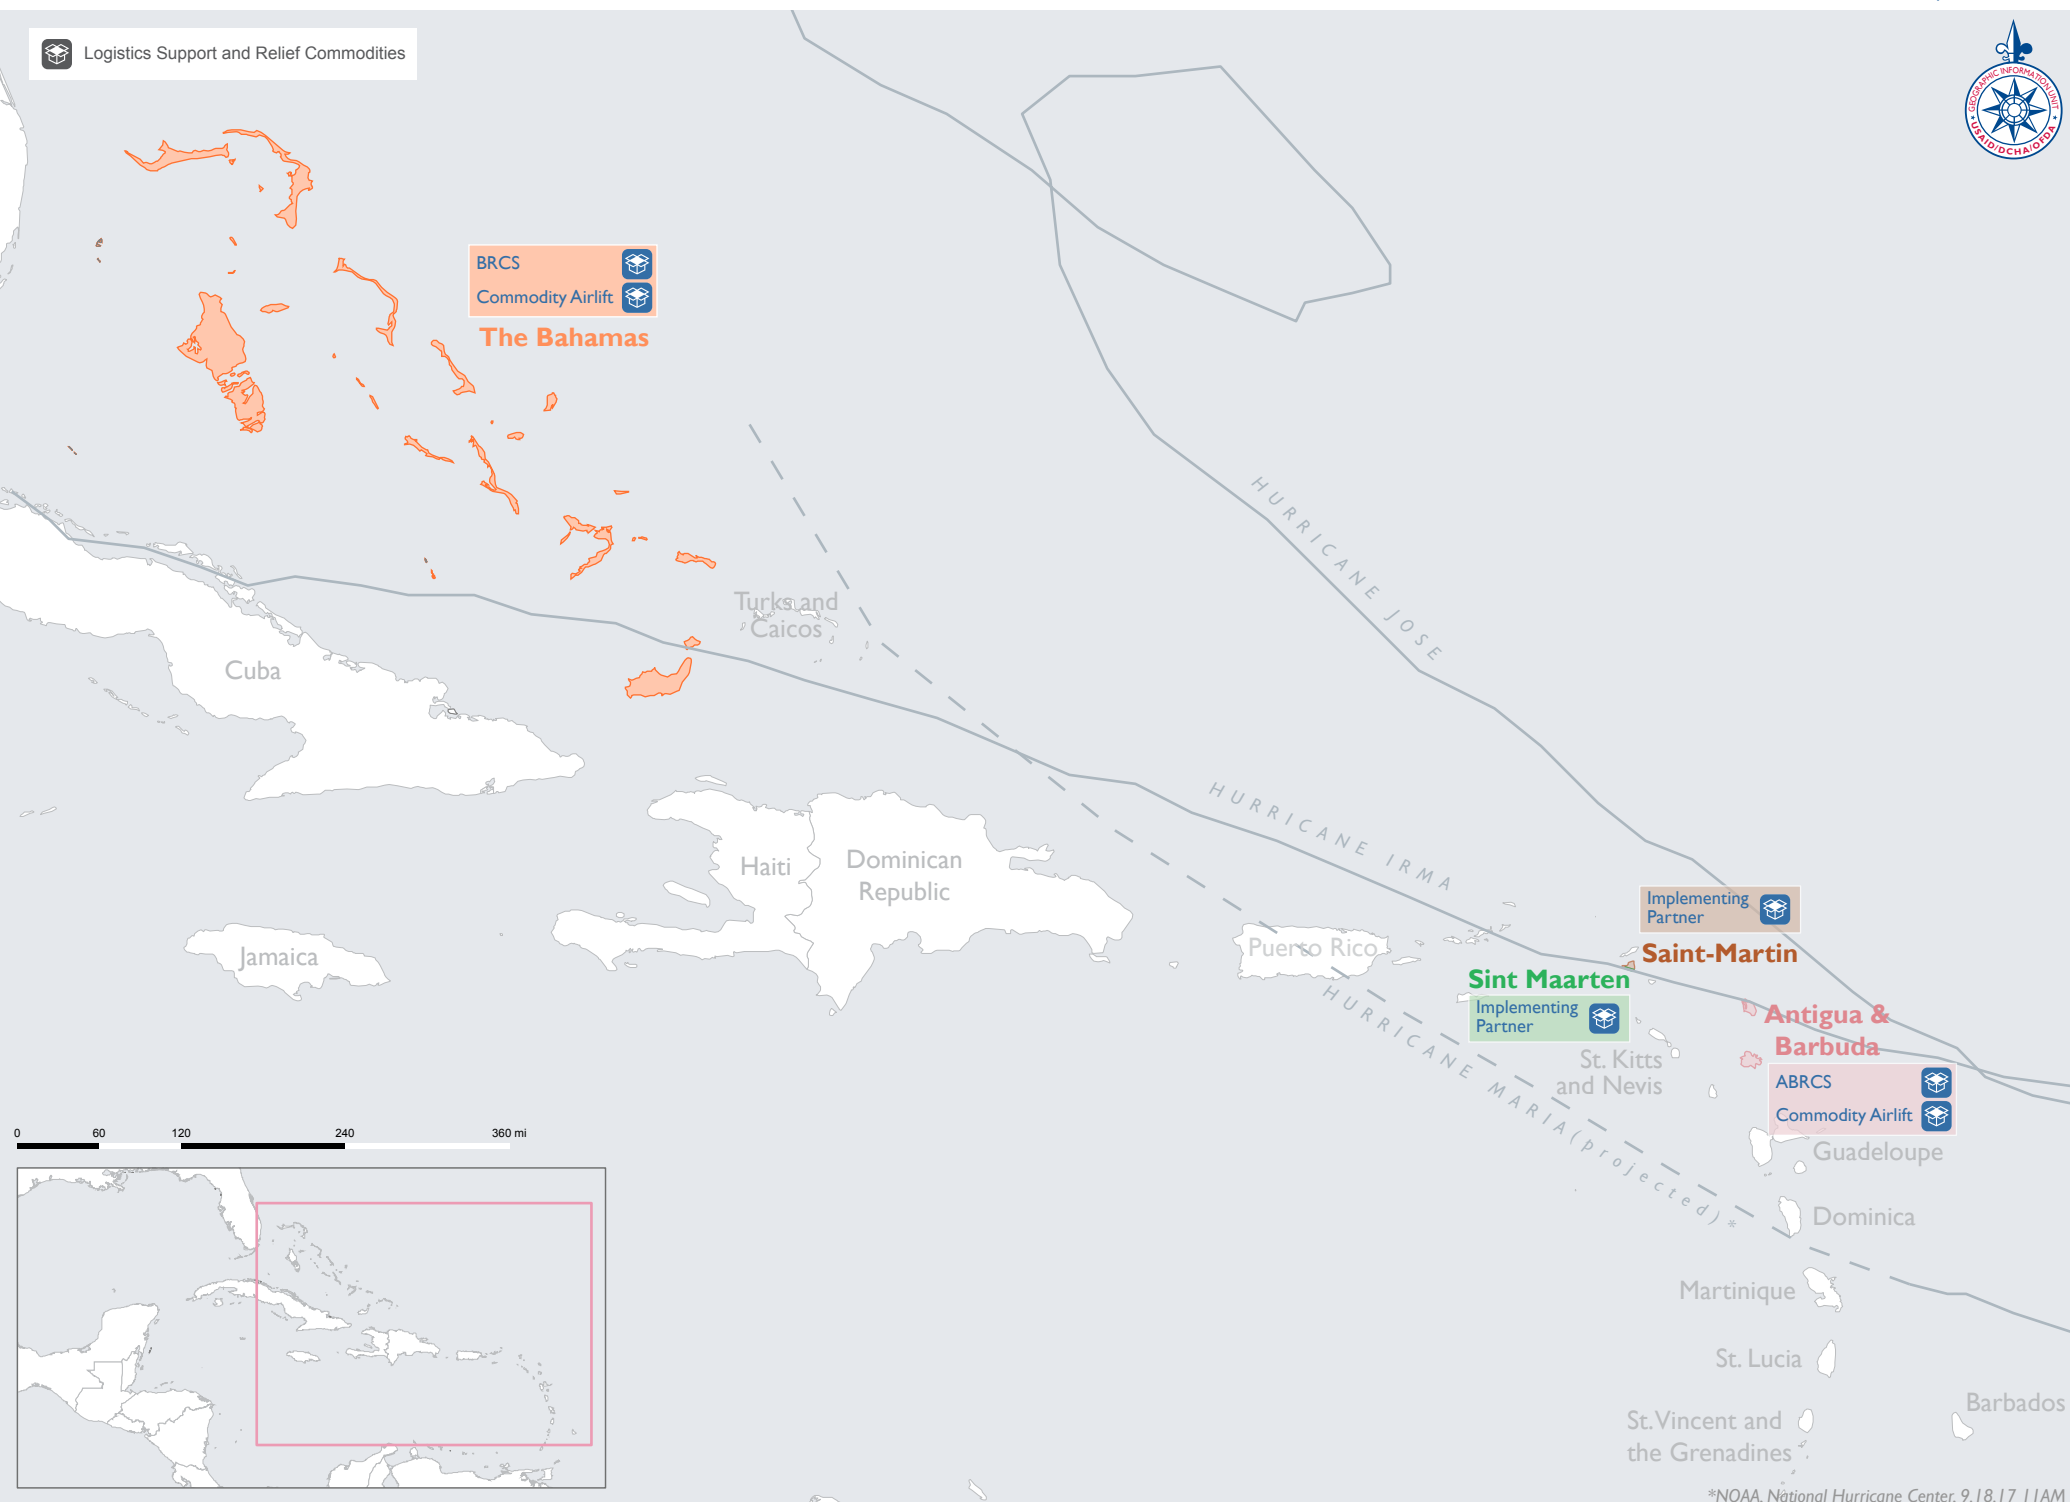

Logistics Support and Relief Commodities

BRCs
Commodity Airlift
The Bahamas

0 60 120 240 360 mi