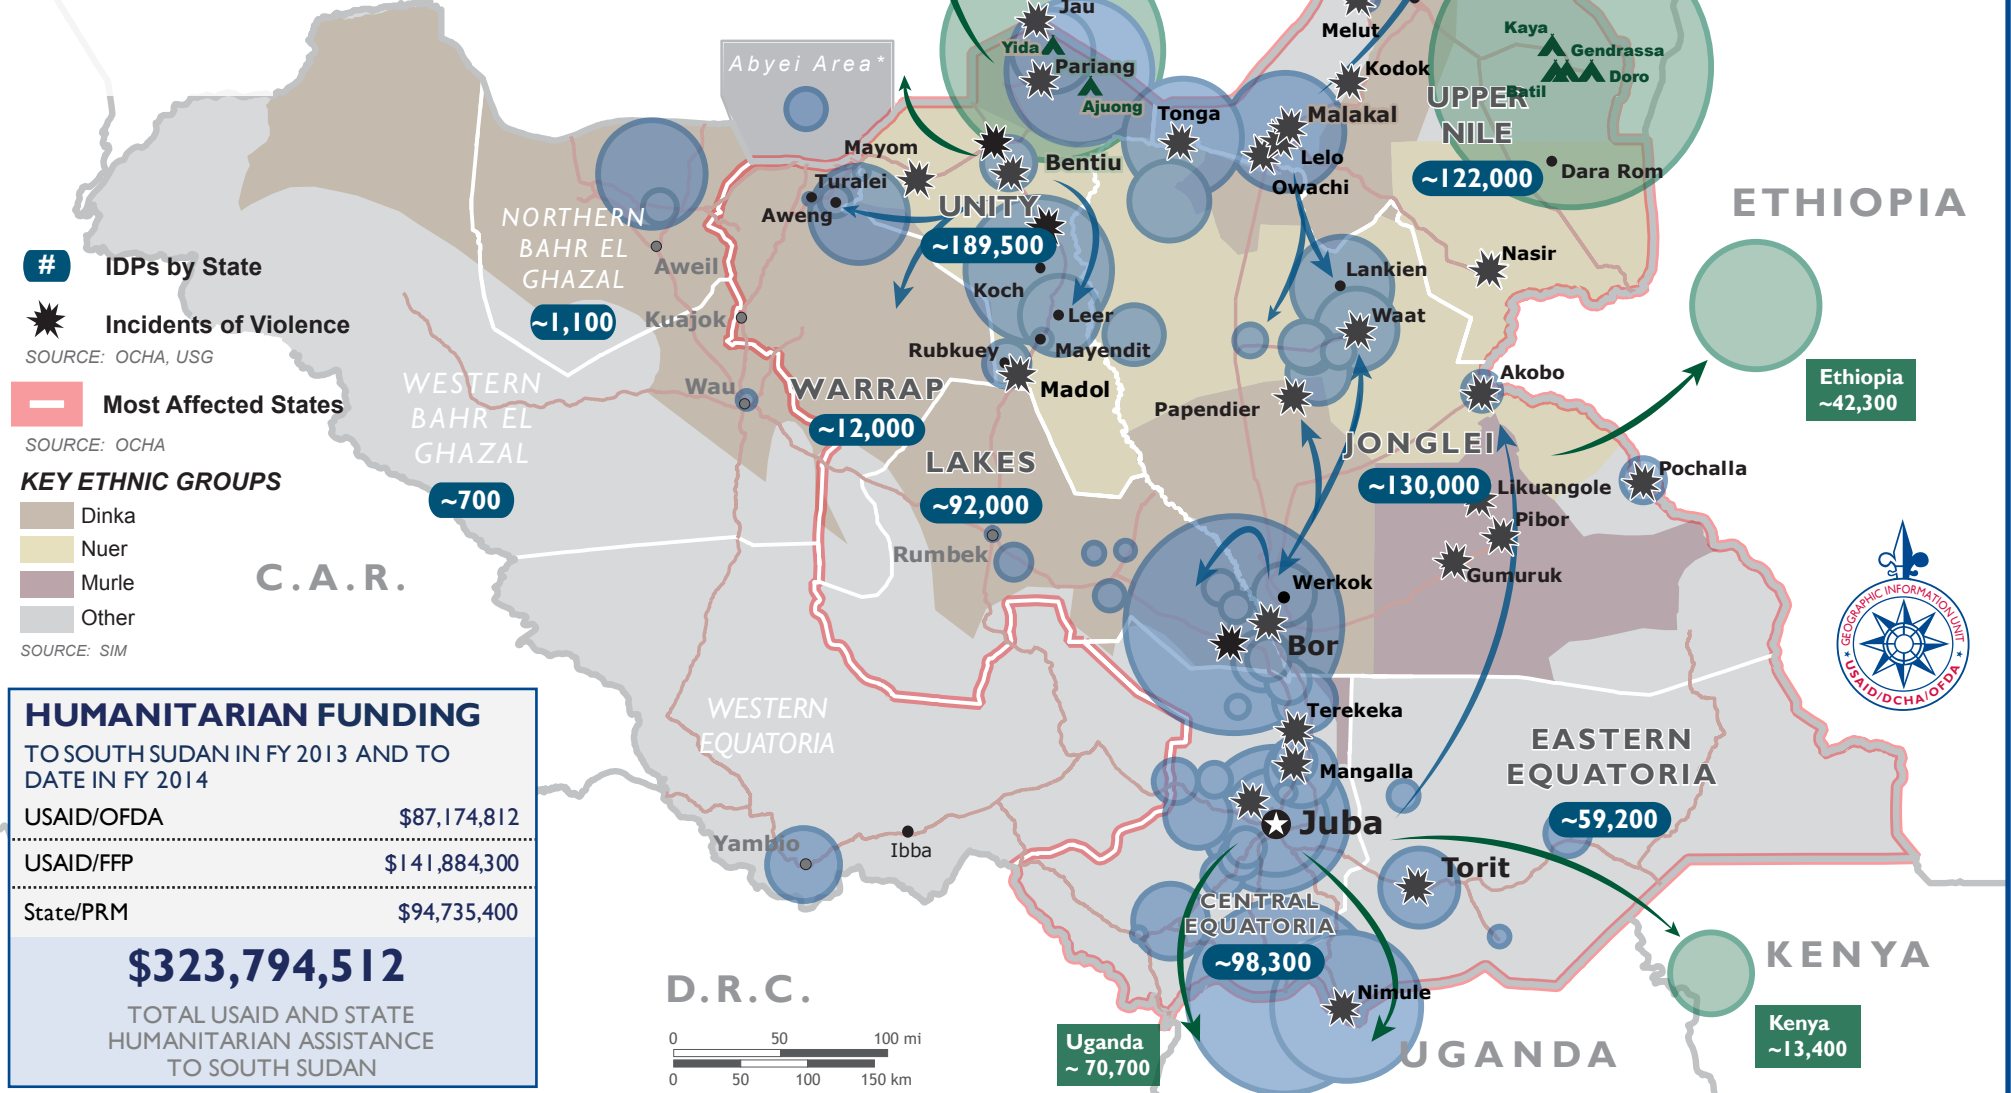

DISPLACED POPULATION

SOURCES: OCHA, UNHCR, IOM, WFP, USG

IDPs by State

★ Incidents of Violence

SOURCE: OCHA, USG

— Most Affected States

SOURCE: OCHA

KEY ETHNIC GROUPS

- Dinka
- Nuer
- Murle
- Other

SOURCE: SIM

HUMANITARIAN FUNDING

TO SOUTH SUDAN IN FY 2013 AND TO DATE IN FY 2014

USAID/OFDA	\$87,174,812
USAID/FFP	\$141,884,300
State/PRM	\$94,735,400

\$323,794,512

TOTAL USAID AND STATE HUMANITARIAN ASSISTANCE TO SOUTH SUDAN